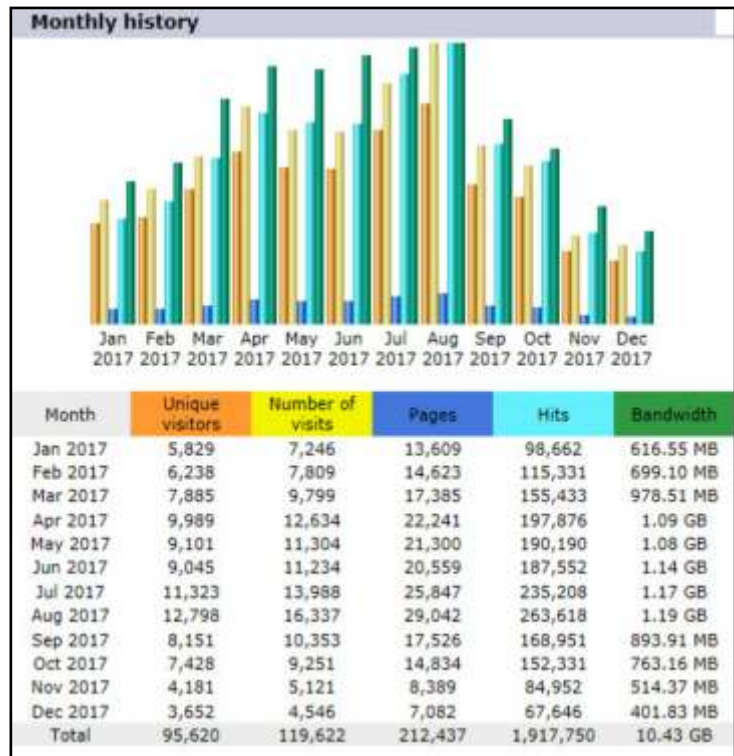

Lindisfarne Links

2017 comparative website performance

www.lindisfarne.org.uk
(flagship website)

Overall hits = 13.979million
Total visitors = 477 thousand
Unique visitors = 342 thousand

www.holy-island.info
(accommodation domain holding)

Overall hits = 1.918million
Total visitors = 120 thousand
Unique visitors = 96 thousand

www.lindisfarneaccommodation.com

Overall hits = 69 thousand
Total visitors = 39 thousand
Unique visitors = 37 thousand

www.bamburghaccommodation.com

Overall hits = 140 thousand
Total visitors = 19 thousand
Unique visitors = 18 thousand

www.berwickaccommodation.com

Overall hits = 87 thousand
Total visitors = 15 thousand
Unique visitors = 14 thousand