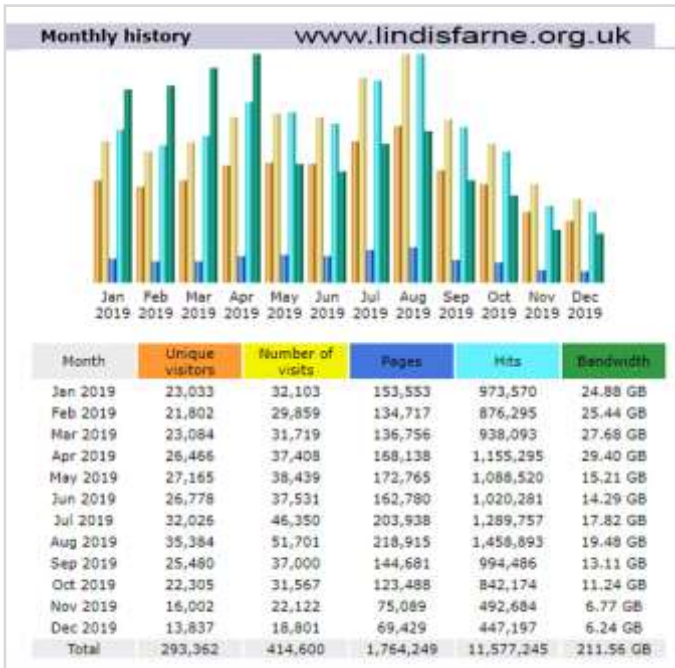

Lindisfarne Links 2019 comparative website performance

Overall hits: 11.577M
Total Visitors: 414,600
Unique Visits: 293,362

Overall hits: 3.271M
Total Visitors: 161,406
Unique Visits: 122,821

REGIONAL ACCOMMODATION WEBSITES

REGIONAL COMPARISON						
2019	Lindisfarne		Berwick		Bamburgh	
	visits	hits	visits	hits	visits	hits
totals	36,717	961,790	7,080	59,717	9,281	96,574
Jan	2,857	11,246	1,032	11,812	1,286	11,956
Feb	2,678	61,235	881	8,091	1,040	10,253
Mar	2,891	79,930	625	4,101	817	7,355
Apr	3,093	86,383	586	4,647	764	8,371
May	3,157	91,233	605	4,895	803	8,906
Jun	3,196	88,703	635	4,879	861	9,456
Jul	4,224	121,857	594	5,214	865	10,300
Aug	4,847	140,946	591	5,180	892	10,891
Sep	3,443	99,216	457	3,796	630	7,252
Oct	2,783	83,009	405	3,200	509	5,342
Nov	1,893	53,068	357	2,040	432	3,298
Dec	1,655	44,964	312	1,862	382	3,194
	36,717	961,790	7,080	59,717	9,281	96,574