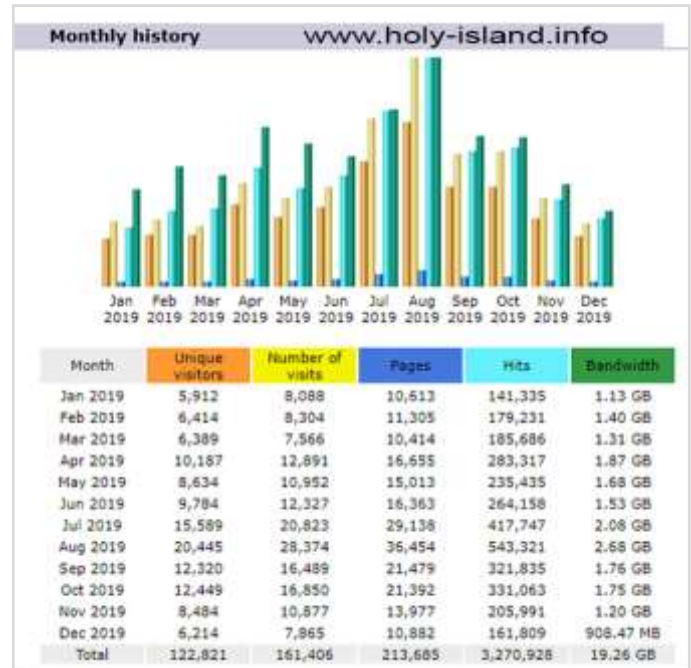

Lindisfarne Links 2019 comparative website performance

Overall hits: 11.577M
Total Visitors: 414,600
Unique Visits: 293,362

Overall hits: 3.271M
Total Visitors: 161,406
Unique Visits: 122,821

REGIONAL ACCOMMODATION WEBSITES

REGIONAL COMPARISON						
2019	Lindisfarne		Berwick		Bamburgh	
	visits	hits	visits	hits	visits	hits
totals	36,717	961,790	7,080	59,717	9,281	96,574
Jan	2,857	11,246	1,032	11,812	1,286	11,956
Feb	2,678	61,235	881	8,091	1,040	10,253
Mar	2,891	79,930	625	4,101	817	7,355
Apr	3,093	86,383	586	4,647	764	8,371
May	3,157	91,233	605	4,895	803	8,906
Jun	3,196	88,703	635	4,879	861	9,456
Jul	4,224	121,857	594	5,214	865	10,300
Aug	4,847	140,946	591	5,180	892	10,891
Sep	3,443	99,216	457	3,796	630	7,252
Oct	2,783	83,009	405	3,200	509	5,342
Nov	1,893	53,068	357	2,040	432	3,298
Dec	1,655	44,964	312	1,862	382	3,194
	36,717	961,790	7,080	59,717	9,281	96,574